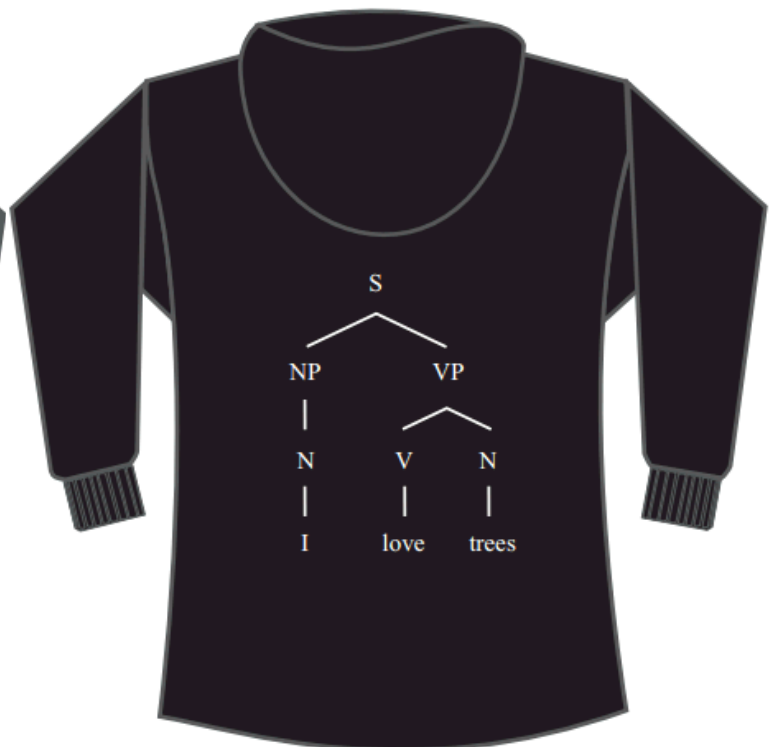

**Design:** *Ceci n'est pas une wug*

**Design:** *Langyenn*

**Design:** *In Tense*

**Design:** *I Love Trees*

**Design:** *This is a Wug*

**Design:** *Stop! Grammar Time*

	Air Force Blue		Kelly
	Alien Green		Kiwi
	Apple Green		Lavender
	Arctic White		Lime
	Ash		Lipstick Pink
	Baby Pink		Magenta Magic
	Bottle Green		Military Green
	Burgundy		Moondust
	Burnt Orange		Moss
	Candyfloss Pink		Olive
	Caramel		Orange Crush
	Charcoal		Peppermint
	Cornflower		Pinky Purple
	Cranberry		Plum
	Desert		Purple
	Fire Red		Red Hot Chilli
	Fizzy Lemon		Royal
	French Navy		Sapphire
	Gold		Sky
	Hawaiian Blue		Steel Grey
	Heather		Sunshine Yellow
	Hot Chocolate		True Violet
	Hot Pink		Turquoise Surf
	Jade		Vanilla Milkshake
	Jet Black		

**Hoodie colours available**